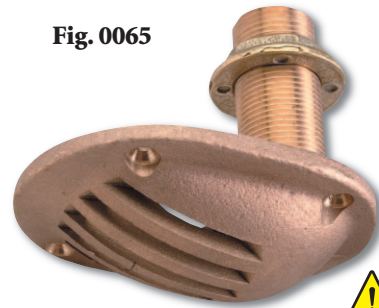

Strainers

Intake Strainer

Material: Cast Bronze
 For Pipe Sizes: 1/2" to 1-1/4" NPT/S (See Page 96)
 Screw Size: #8
 Features: Machined Slots

| Max. Pipe Size | Max. Hull Thickness | Dimensions Strainer | Retail Pkg. | OEM Bulk Pkg. |
|----------------|---------------------|---------------------|-------------|---------------|
| 1/2" | 2-1/4" | 3" x 4" | 0065DP4PLB | 0065004PLB |
| 3/4" | 2-3/16" | 3" x 4" | 0065DP5PLB | 0065005PLB |
| 1" | 2-1/2" | 3" x 4" | 0065DP6PLB | 0065006PLB |
| 1-1/4" | 3" | 3-1/4" x 4-1/4" | 0065DP7PLB | 0065007PLB |

Fig. 0065

PROP 65 WARNING
(Contains Lead)

Scoop Strainer

Material: Cast Bronze
 For Thru Hull: Sizes: 3/8" to 2"
 Screw Size: #8
 Features: Machined Slots

| For Thru-Hull Sizes | Dimensions Strainer | Retail Pkg. | Standard Pkg. |
|---------------------|---------------------|-------------|---------------|
| 3/8" & 1/2" | 3-1/2" x 2-1/2" | 0066DP1PLB | 0066001PLB |
| 3/4" & 1" | 5" x 3-1/4" | 0066DP2PLB | 0066002PLB |
| 1-1/4" & 1-1/2" | 6-1/4" x 4-1/4" | 0066DP3PLB | 0066003PLB |
| 2" | 8" x 5-1/8" | 0066DP4PLB | 0066004PLB |

Fig. 0066

PROP 65 WARNING
(Contains Lead)

Round Strainer

Material: Cast Bronze
 For Thru Hull: Sizes: 3/8" to 3"
 Screw Size: Sizes 1-5: #8
 Sizes 6 & 7: #10
 Features: Drilled Holes

| For Thru-Hull Size | O.D. | I.D. | Retail Pkg. | Standard Pkg. |
|--------------------|--------|--------|-------------|---------------|
| 3/8" & 1/2" | 2-1/2" | 1-5/8" | 0086DP1PLB | 0086001PLB |
| 3/4" | 3" | 2" | 0086DP2PLB | 0086002PLB |
| 1" | 3-1/2" | 2-3/8" | 0086DP3PLB | 0086003PLB |
| 1-1/4" & 1-1/2" | 4" | 3" | 0086DP4PLB | 0086004PLB |
| 2" | 5" | 3-3/4" | 0086DP5PLB | 0086005PLB |
| 2-1/2" | 6" | 4-1/2" | ----- | 0086006PLB |
| 3" | 8" | 6-1/4" | ----- | 0086007PLB |