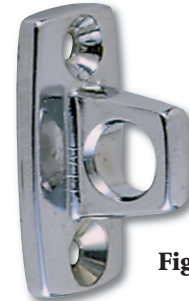

### Rope Clamp

Material: Zinc Alloy  
 Finish: Chrome Plated  
 Dimensions: Length Overall: 1-1/4"  
 Width: 11/16"  
 Rope Size: 1/8" or 3/16"

| Retail Pkg.* | OEM Bulk Pkg. |
|--------------|---------------|
| 1226DP0CHR   | 1226000CHR    |

### Rope Guides

Material: Zinc Alloy  
 Finish: Chrome Plated  
 Dimensions: I.D. Hole: 5/16"  
 Base: 1-1/4" x 3/4"  
 Screw Size: #6

| Retail Pkg.* | OEM Bulk Pkg. |
|--------------|---------------|
| 1256DP0CHR   | 1256000CHR    |
| 1261DP0CHR   | 1261000CHR    |

\*Sold in pairs.

Fig. 1261

Fig. 1256

### Dock Line Spring

Material: Galvanized Spring Steel  
 Dimensions: Length Overall: 10"  
 O.D.: 1-1/2"  
 Compression: 4-1/2"  
 For Rope Size: 1/2"

| Standard Pkg. |
|---------------|
| 0759001ZNC    |