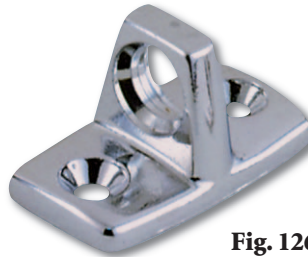

### Rope Clamp

Material: Zinc Alloy  
 Finish: Chrome Plated  
 Dimensions: Length Overall: 1-1/4"  
 Width: 11/16"  
 Rope Size: 1/8" or 3/16"

| Retail Pkg.* | OEM Bulk Pkg. |
|--------------|---------------|
| 1226DP0CHR   | 1226000CHR    |

### Rope Guides

Material: Zinc Alloy  
 Finish: Chrome Plated  
 Dimensions: I.D. Hole: 5/16"  
 Base: 1-1/4" x 3/4"  
 Screw Size: #6

| Retail Pkg.* | OEM Bulk Pkg. |
|--------------|---------------|
| 1256DP0CHR   | 1256000CHR    |
| 1261DP0CHR   | 1261000CHR    |

\*Sold in pairs.

Fig. 1261

Fig. 1256

### Dock Line Spring

Material: Galvanized Spring Steel  
 Dimensions: Length Overall: 10"  
 O.D.: 1-1/2"  
 Compression: 4-1/2"  
 For Rope Size: 1/2"

| Standard Pkg. |
|---------------|
| 0759001ZNC    |